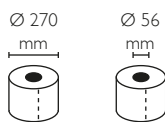

		Dispenser Size
J288007	100% Recycled Plastic, white Controlled dispensing	253x253x121

6 U. x Box
Compatibility: J287089

NEW!

100%
Recycled

Dispensador Maxi Jumbo
Distributeur Maxi Jumbo
Dispensador Maxi Jumbo
Maxi Jumbo dispenser