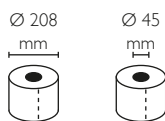

		Dispenser Size
J288005	100% Recycled Plastic, white	274x253x121

6 U. x Box
Compatibility: With all jumbo rolls

NEW!

100%
Recycled

Dispensador Higiénico Industrial
Distributeur hygiénique industriel
Dispensador Higiénico Industrial
Industrial toilet tissue dispenser