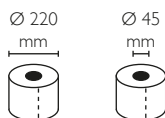

Ideal para aseos con tránsito elevado. Diseño funcional, se adapta a cualquier espacio.

Idéal pour les toilettes à forte fréquentation. Design fonctionnel, il s'adapte à tous les espaces.

Ideal para casas de banho com elevada afluência. Design funcional, adapta-se a qualquer espaço.

Ideal for toilets with high influx of people. Functional design suitable to all spaces.

		Dispenser Size
J288005	100% Recycled Plastic, white	274x253x121

6 U. x Box
Compatibility: With all jumbo rolls

NEW!